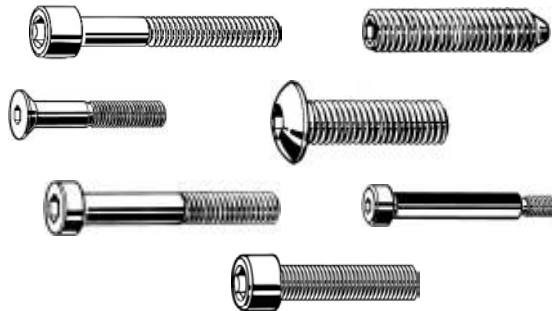

RB Fasteners (Pty) Ltd

General Product List

Please note that this list is not exhaustive as RB Fasteners is always expanding the range of fasteners we supply to keep up with current trends.

We are also capable of supplying custom fasteners made to drawing. Prices on request.

Metric Hexagon Socket Screws - Grade 12.9

- Socket Head Cap Screws
- Grub Screws
- Countersunk Cap Screws
- Button Head Cap Screws
- Socket Low Head Cap Screws
- Socket Head Shoulder Screws

Imperial Hexagon Socket Screws - Grade 12.9

Lifting Eye Bolts

Lifting Eye Nuts

Chemical anchors

Wedge anchors

Hammer-in capsule

Various nails

Anchor bolts

Retaining Rings (Circlips)

Metric Socket Head Screws

Socket Head Cap Screws
Grub Screws
Countersunk Cap Screws
Button Head Cap Screws

Threaded Rods

Machine Screws

Slotted Cheese Head
Slotted Countersunk Head
Pozi Drive Countersunk head
Slotted Pan Head
Pozi Drive Pan head