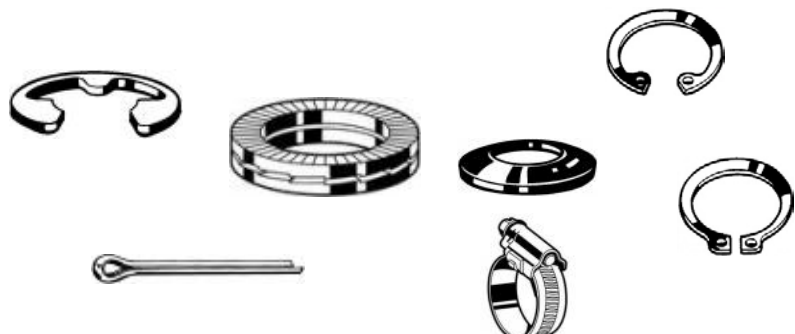

Coach screws

Security coach screws

Timberlock screws

Timbermate screws

J-bolts

U-bolts

Rawl bolts

Nail-in anchors

Wall plugs

Frame-fixing anchors

Sleeve anchors

Expansion plugs

Drop-in anchors

Topbolt anchors

Shield anchors

Hook bolts

Lifting Eye Bolts

Lifting Eye Nuts

Chemical anchors

Wedge anchors

Hammer-in capsule

Various nails

Anchor bolts

Retaining Rings (Circlips)

Nordlock washers

Conical washers

Hose Clamps

Split pins

Stainless Steel Products

Metric Hexagon Head Bolts and Sets

Metric Hexagon Head Bolts
Metric Hexagon Head Setscrews
Hexagon Head Blanks
Cup Square Bolts